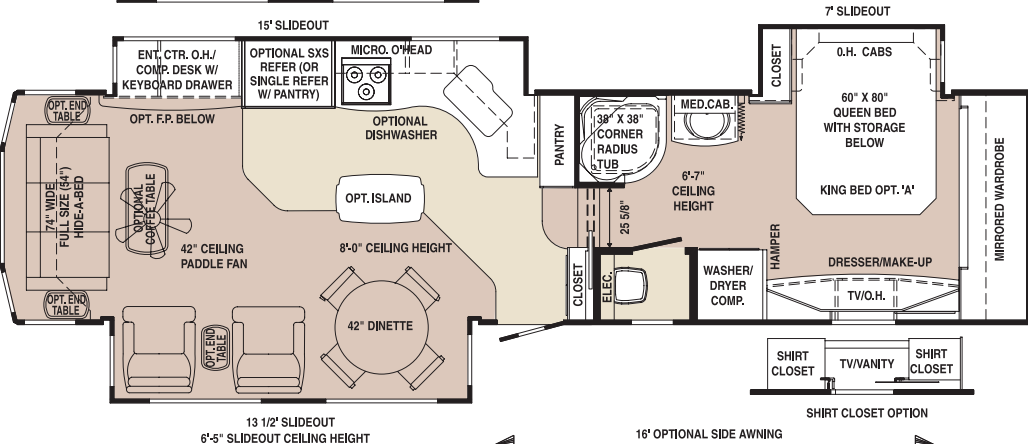

## 2 FLOORPLANS IN ONE

# 36' LIBERTY XT3