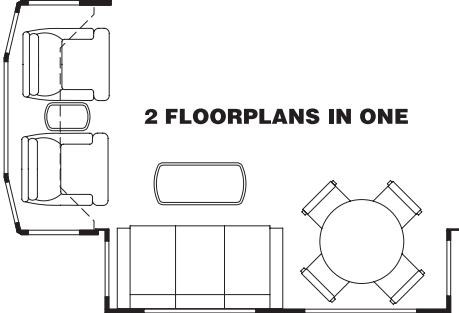

2 FLOORPLANS IN ONE

33' SUNRISE XT3