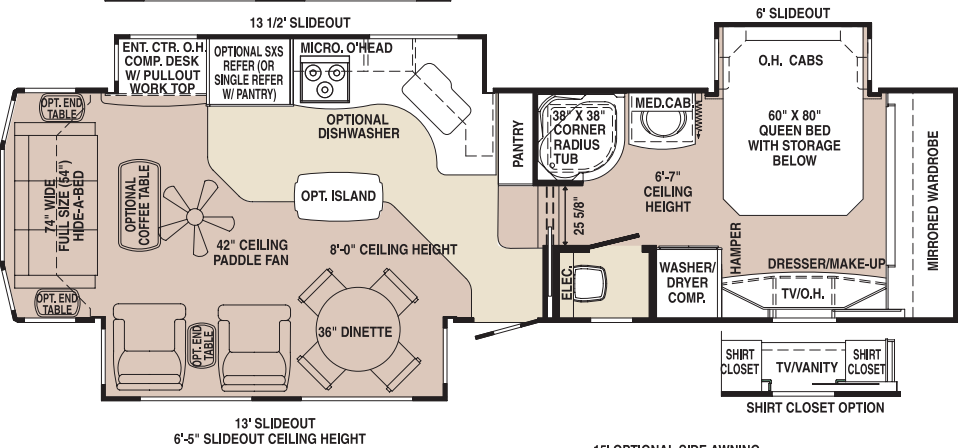

2 FLOORPLANS IN ONE

33' SUNRISE XT3